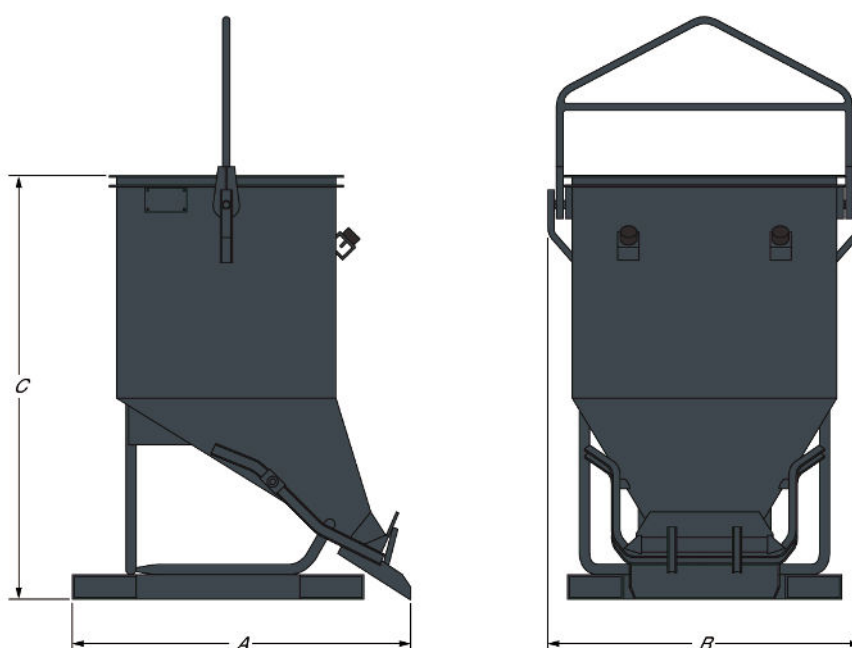

Description

With this attachment, you can quickly pour your concrete wherever you need. The hose is easily routed through small openings, under decks, through bushes and around other common obstructions.

Dimensions

Description	Item number	Overall length (A) (mm)	Overall width (B) (mm)	Overall height (C) (mm)
Concrete Bucket Hydraulic Opening	7204877	-	1470.0	-
Concrete Bucket Mechanic Opening	7205332	-	1470.0	-
Roto Concrete Bucket 600 L	7191924	1420.0	1130.0	1180.0

Weights

Description	Item number	Operating weight (kg)	Shipping weight (kg)
Concrete Bucket Hydraulic Opening	7204877	210.0	210.0
Concrete Bucket Mechanic Opening	7205332	176.0	176.0
Roto Concrete Bucket 600 L	7191924	200.0	200.0

Main features

- Bucket is fitted in 3 different ways on normal pallet forks: Left, Front and Right.
- The concrete bucket is locked by a chain to the pallet fork frame, for safety reason.
- Reduces damage to turf and underground utilities caused by using large concrete trucks.